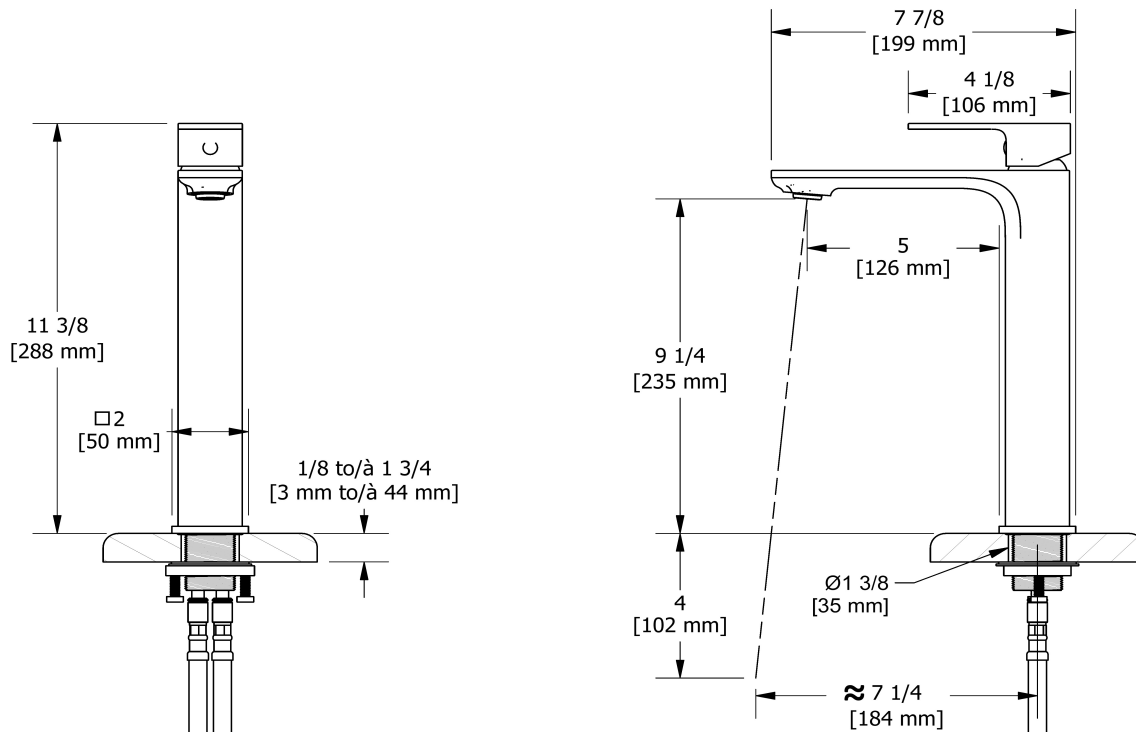

Specifications

Descriptions

- Drilling hole diameter = 1 3/8 (35mm)
- 3/8" speedway compression
- No drain
- Ceramic cartridge

Available colors

- C : Chrome
- BN : Brushed Nickel (PVD)
- BK : Black

Available flows

- 5.7 L/min, 1.5 gpm (US) 60psi *
- 1.9 L/min, 0.5 gpm (US) 60psi (**EQL01-05**)
- 3.7 L/min, 1 gpm (US) 60psi (**EQL01-10**)

EPA certification applicable to the indicated model only

Certifications

- CSA B125.1
- NSF/ANSI standard 61 and 372
- ASME A112.18.1
- CMR248 Approval
- ADA

Single hole lavatory faucet
EQL01

Sizes, models and finishes may differ from those presented.

Warranty

This Riobel Inc. product you have purchased carries a Limited Lifetime Warranty on the chrome, PVD finish, blacks and all working parts and is guaranteed from the initial purchase date against all manufacturing defects. All other finishes, including plastic components, are guaranteed for one year. All electric and/or electronic parts are covered by a 5-year limited warranty. The warranty offered on our products will be honored only if the installation is performed by a certified master plumber.